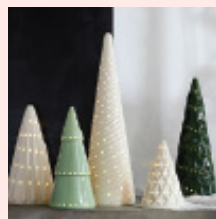

PROGRAM

DECEMBER / JANUARY

Monday:

Felting wool

15.00-18.00

Tuesday:

Art ceramics

16.00-17.30

Friday:

Floral design

15.00-18.00

The cost of regular classes: **10 euro** | **1.5 hour**

WOOL FELTING

Raise your mood every Monday with soft and fluffy DIY wool figurines with New Year's and Christmas motifs!