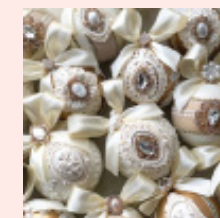

Decoration

15.00-18.00

Friday: