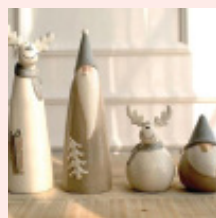

Art ceramics

16.00-17.30